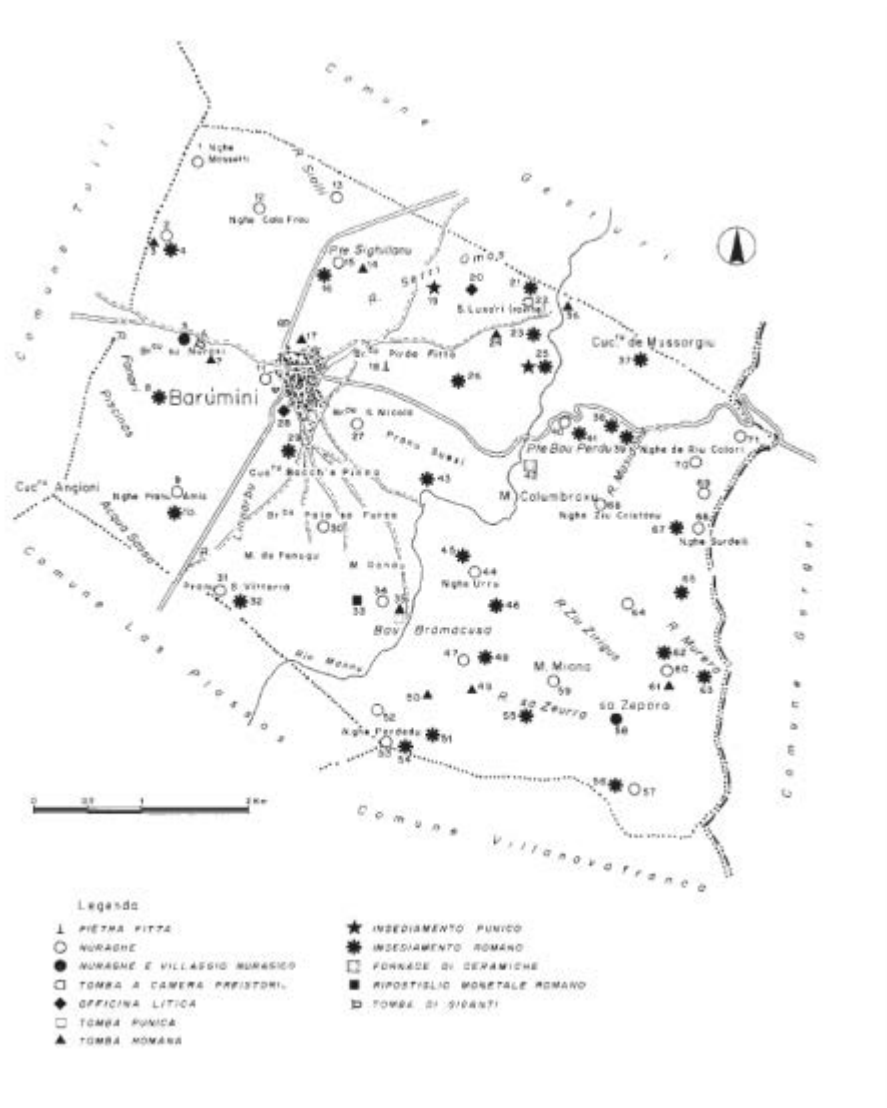

One of the known Roman settlements in the Barumini area, Marfudi, takes up about three hectares to the NorthEast/East/South of the Nuraghe of the same name (fig. 1), that underwent an archaeological dig in the 1940s.

Fig. 1 - Archaeological map of the Barumini area: no. 4 Roman settlement of Marfudi (from Lilliu, Zucca 1988, fig. 1, p. 6).

Digs brought to light the ruins of a Roman trapezoid-shape dwelling (5.50/5.75x5.35 metres, wall thickness 0.60 metres), located a few metres to the East of the Nuraghe, that can be attributed to the Late Republican Age and the 1st century A.D.