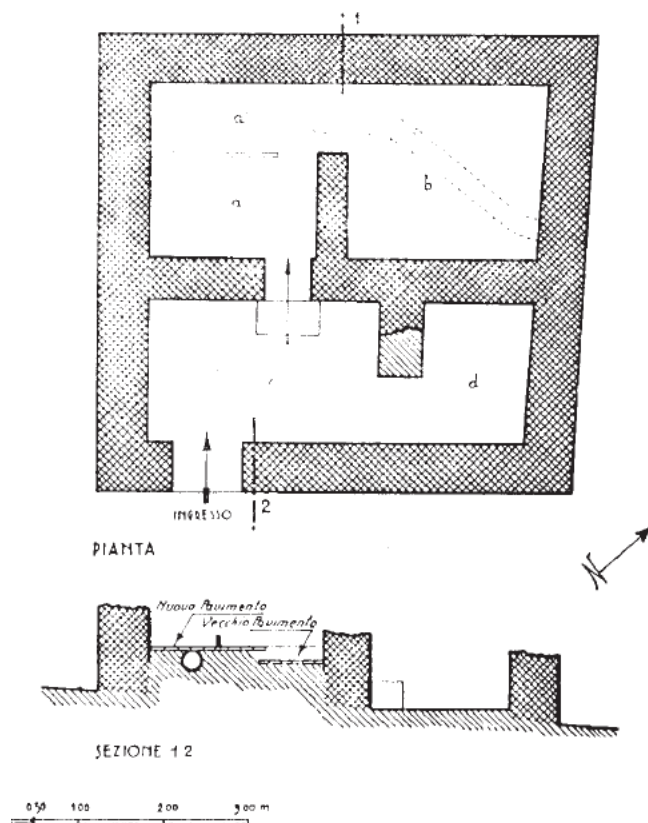

Fig. 1 - Archaeological map of the Barumini area: no. 4 Roman settlement of Marfudi (from Lilliu, Zucca 1988, fig. 1, p. 6).

Digs brought to light the ruins of a Roman trapezoid-shape dwelling (5.50/5.75x5.35 metres, wall thickness 0.60 metres), located a few metres to the East of the Nuraghe, that can be attributed to the Late Republican Age and the 1st century A.D.

The wall structure is made of basalt stones cemented with mud mortar; the roof was covered with flat and rounded tiles. The house is divided into four rooms, two at the front (living room and store room) and two raised areas at the back (kitchen and bedroom) that could be accessed by a step (figs. 2, 3). Inside animals and carbon remains have been found, together with lead fragments and domestic items.

Fig. 2 - Layout and section of the Roman house of Marfudi (from Lilliu 1946, fig. 6, p. 190).

Fig. 3 - Detail of room A of the Roman house of Marfudi (from Lilliu 1946, fig. 7, p. 191).

■ Credits

Deepening card edited by Dr. Emanuela Atzeni