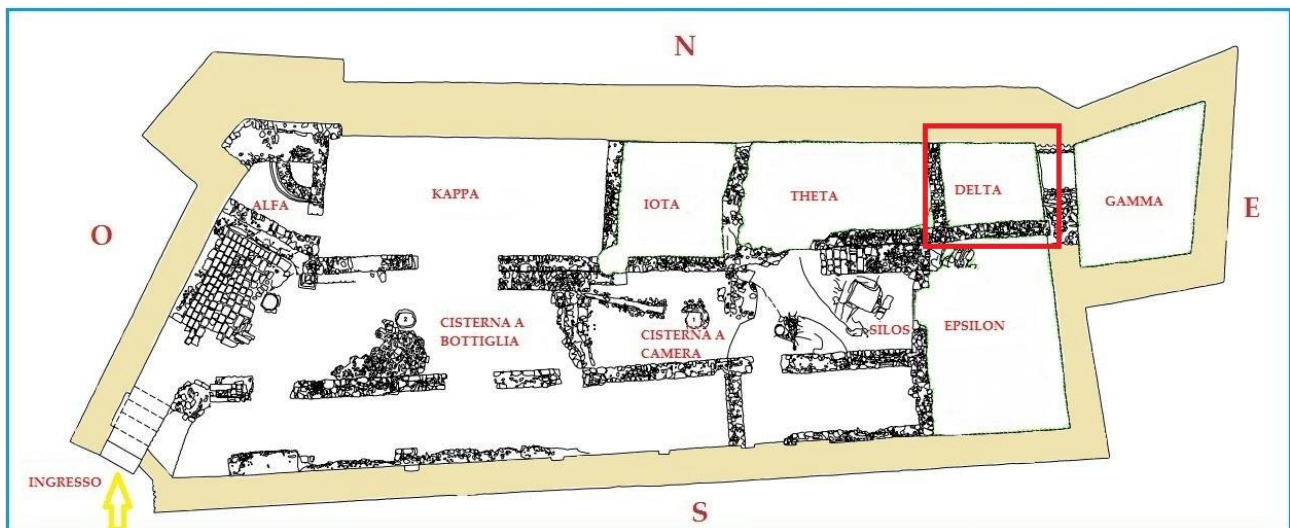

UNIONE EUROPEA

REPUBBLICA ITALIANA

REGIONE AUTÒNOMA DE SARDIGNA
REGIONE AUTONOMA DELLA SARDEGNA

Castle of Monreale

Patrimonio culturale
SARDEGNA Virtual Archaeology

■ Delta room

The delta space is located to the East of the *theta* room, next to the *gamma* tower and could be accessed through the *epsilon* room. The archaeological survey recovered several glass and cork fragments, from the waste of a noble refectory including a part of a glass with the Aragonese stem, to be traced to a period between the 15th century and the second half of the 16th century. In this period the castle became one of the homes of the viceroys of the *Regnum Sardiniae et Corsice*. It was used as a garbage dump inside the keep, into which the waste materials were probably thrown from the top of the East tower (*gamma* room).

Fig. 1 - The *delta* room (reconstruction by M. G. Arru from Spanu 2003, p. 58).

Fig. 2 - The keep seen from above with an indication of the *delta room* (reconstruction by M. G. Arru, photo by R. Bordicchia).